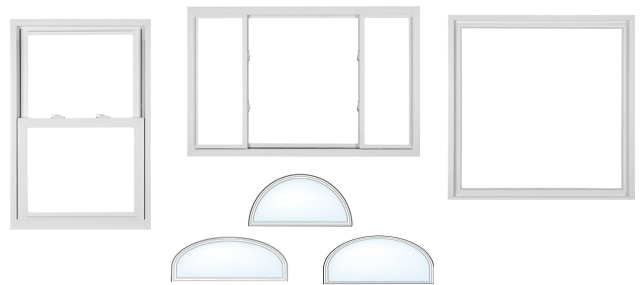

ALL SOUTH 3000

ALL SOUTH 3000 vinyl replacement windows light up any room with their impeccable quality, advanced technology, classic design, superb construction, and maintenance-free operation. What's more, the 3/4" insulating glass provides a thermal barrier, enhancing the beauty and performance of these windows for years to come.

www.allsouthsidingandroofing.com

Strength that Performs

AAMA GOLD LABEL CERTIFICATION
Highest level of testing for quality and performance

Styles to Fit Any Decor

ALL SOUTH 3000 windows are available in styles to fit any Decor. Select from Double Hung, 2-lite Slider, 3-lite Slider, Geometrics, Picture window or Patio Door and complement the ambience of every room.

Colors and Grid Style Options

*Patio door available in white, tan or driftwood

Shed some light on your home's unique character and decor with the collection of grids.

- **Colonial Grids**
Flat White or Tan, and Sculptured White or Tan
- **Diamond Grids**
Flat White or Tan
- **Prairie and Perimeter Grids**
Flat White or Tan, and Sculptured White or Tan
- All grids come in standard 5/8" width. Sculptured White and Tan also available in 1" width