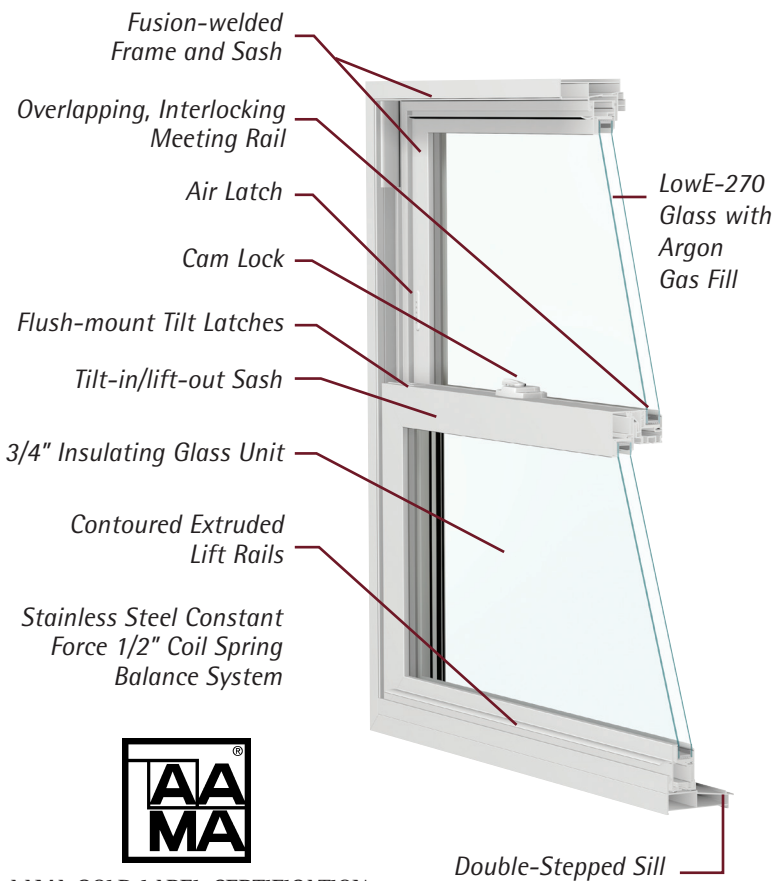

Strength that Performs

AAMA GOLD LABEL CERTIFICATION
Highest level of testing
for quality and performance

Styles to Fit Any Decor

ALL SOUTH 3000 windows are available in styles to fit any Decor. Select from Double Hung, 2-lite Slider, 3-lite Slider, Geometrics, Picture window or Patio Door and complement the ambience of every room.