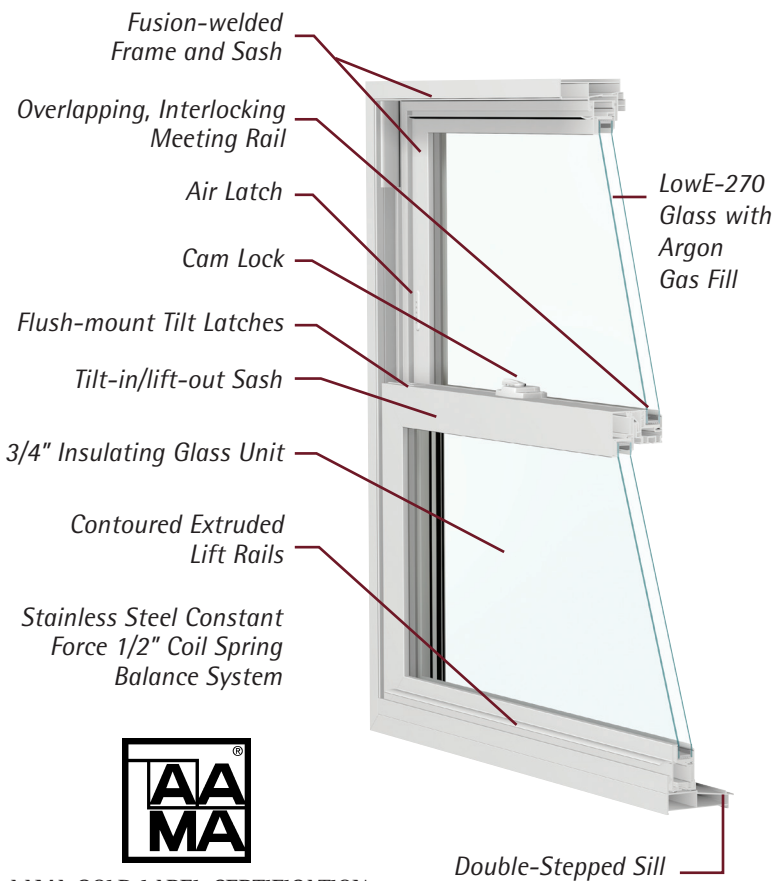

ALL SOUTH 3000

ALL SOUTH 3000 vinyl replacement windows light up any room with their impeccable quality, advanced technology, classic design, superb construction, and maintenance-free operation. What's more, the 3/4" insulating glass provides a thermal barrier, enhancing the beauty and performance of these windows for years to come.

www.allsouthsidingandroofing.com

Strength that Performs

AAMA GOLD LABEL CERTIFICATION
Highest level of testing for quality and performance

Styles to Fit Any Decor

ALL SOUTH 3000 windows are available in styles to fit any Decor. Select from Double Hung, 2-lite Slider, 3-lite Slider, Geometrics, Picture window or Patio Door and complement the ambience of every room.

Colors and Grid Style Options

*Patio door available in white, tan or driftwood

Shed some light on your home's unique character and decor with the collection of grids.

- **Colonial Grids**
Flat White or Tan, and Sculptured White or Tan
- **Diamond Grids**
Flat White or Tan
- **Prairie and Perimeter Grids**
Flat White or Tan, and Sculptured White or Tan
- All grids come in standard 5/8" width. Sculptured White and Tan also available in 1" width

SASH

Sash Construction:	Fusion Welded
Sash Thickness,	
Outer Walls:	0.072
Equal Lite:	Yes
Edges:	Squared
Interlocks (Meeting Rail):	Overlapping, Interlocking Full Interlock
Lift Rail:	Integral
Operation:	Tilt In/Lift Out