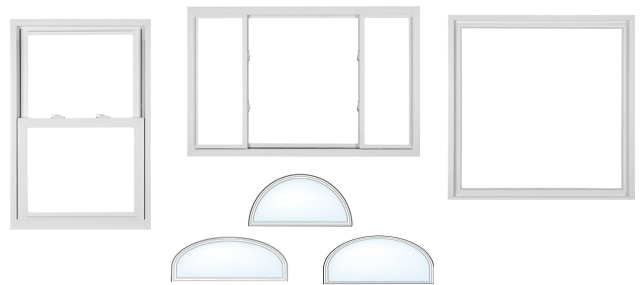

ALL SOUTH 3000

ALL SOUTH 3000 vinyl replacement windows light up any room with their impeccable quality, advanced technology, classic design, superb construction, and maintenance-free operation. What's more, the 3/4" insulating glass provides a thermal barrier, enhancing the beauty and performance of these windows for years to come.

www.allsouthsidingandroofing.com

Strength that Performs

AAMA GOLD LABEL CERTIFICATION
Highest level of testing for quality and performance

Styles to Fit Any Decor

ALL SOUTH 3000 windows are available in styles to fit any Decor. Select from Double Hung, 2-lite Slider, 3-lite Slider, Geometrics, Picture window or Patio Door and complement the ambience of every room.

Colors and Grid Style Options

*Patio door available in white, tan or driftwood

Shed some light on your home's unique character and decor with the collection of grids.

- **Colonial Grids**
  Flat White or Tan, and Sculptured White or Tan
- **Diamond Grids**
  Flat White or Tan
- **Prairie and Perimeter Grids**
  Flat White or Tan, and Sculptured White or Tan
- All grids come in standard 5/8" width. Sculptured White and Tan also available in 1" width

Energy Star Windows and Patio Doors

Energy Star Windows/Patio doors:

1. Use less energy
   - Save money
   - Help protect the environment
2. Visit www.energystar.gov for more information on qualified windows/doors